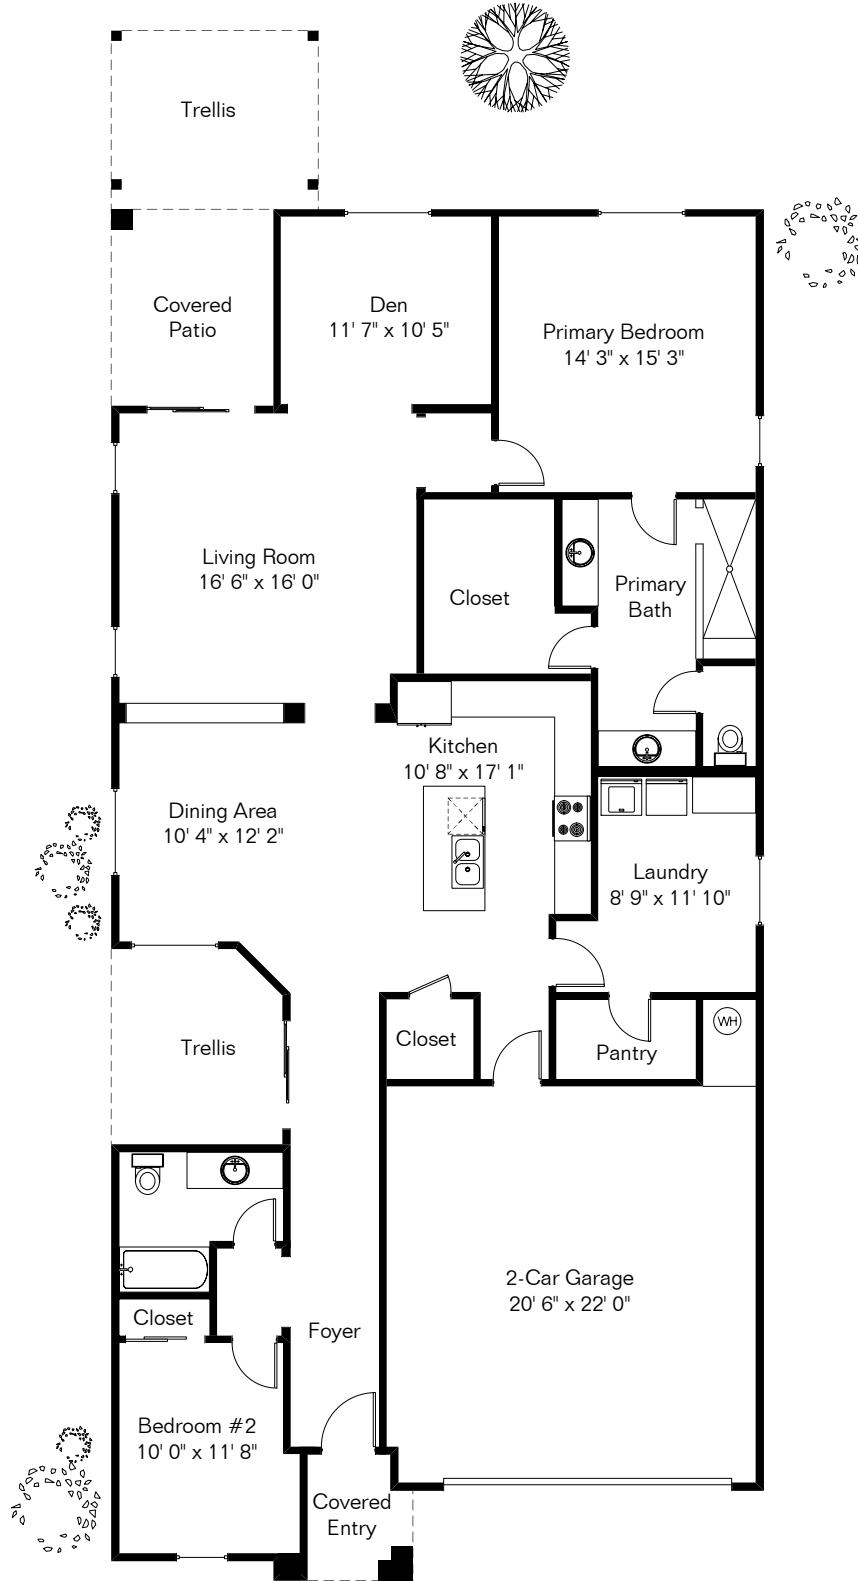

The square footages and room size information are deemed to be reliable but are not guaranteed and should be independently verified. This drawing is for marketing purposes only.

41705 W Sagebrush Court

Site Visit June 2023

0 ft. 6 ft. 10 ft. 20 ft.

Living Area 1,929 Sq Ft
Garage 487 Sq Ft

Copyright 2023 Floor Plans First! LLC
All Rights Reserved.